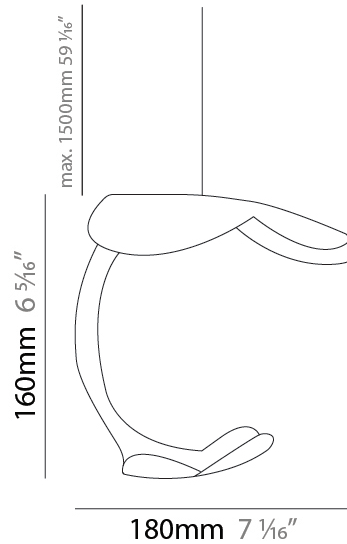

PROJECT
TYPE
SPECIFIER
QUANTITY
DATE

LE GIGINE SUSPENSION

D131603-

base number Finish
Options

1. To build a product code in our configurator select the specify button on the base model # product page
2. To build a manual product code on this datasheet choose from the options listed below in blue font and add the suffix to the base model #

GENERAL

Series: Le Gigine
Partner: Knikerboker
Division: Design
Installation: Suspension
Product Type: Pendant
Mounting Location: Ceiling
Light Distribution: Indirect

PHYSICAL

Shape: Abstract
Length (mm): 180
Length (in): 7 1/16
Width (mm): 160
Width (in): 6 5/16
Height (mm): 160
Height (in): 6 5/16
Max. Overall Height (mm): 1650
Max. Overall Height (in): 64 15/16
Weight (kg): 0.55
Fixture Finish: EWH / EBK / MAN / COF / PRD/ SLF / GLF / CLF / BRL / EWS / EWG / EWC / EWR / EBS / EBG / EBC / EBC / EBB / MAS / MAD / MAC / MAB / COS / CGO / CCL / CBL / PRS / PRG / PRC / PRB
Fixture Material: Metal
Cable Details: 1500mm / 59 1/16" Transparent Cable

ELECTRICAL

Lamp Type: LED
Input Wattage (W): 5.5
Dimming: Non-Dimming / Phase Dimming (120vac Only)
Driver Included: No
Driver Location: Remote
Driver Type: Constant Current - Universal
Driver Class: Class 2
Input Voltage (V): 120 - 277
Constant Current (MA): 900

LED

Color Temperature (°K): 3000
Max. Delivered Lumen (lm): 850
CRI: >85 CRI
Lamp Life (hrs): 50000

OPTICAL

RATINGS AND CERTIFICATIONS

Certified By: Certified for North American Standards
IP rating: IP20