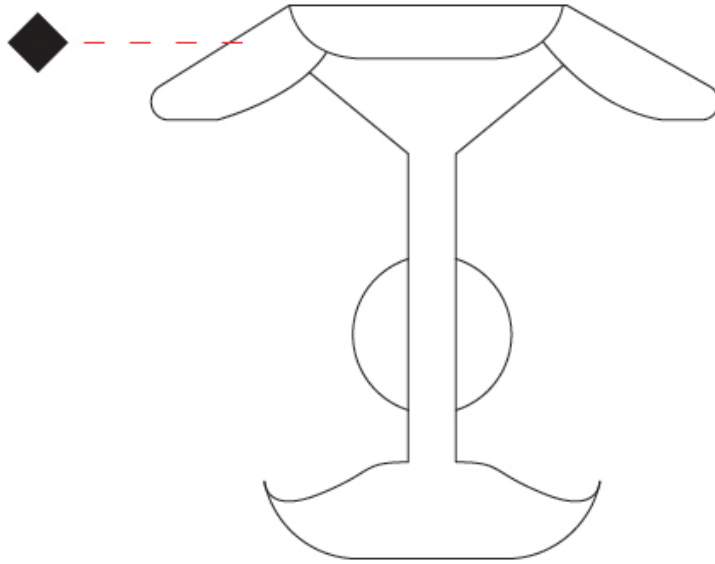

D133135-

PROJECT

TYPE

SPECIFIER

QUANTITY

DATE

D