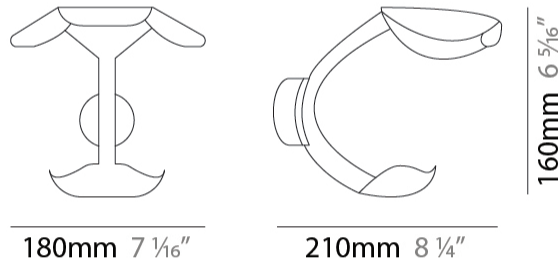

PROJECT
TYPE
SPECIFIER
QUANTITY
DATE

LE GIGINE SURFACE

D133135-

base number Finish
Options

1. To build a product code in our configurator select the specify button on the base model # product page
2. To build a manual product code on this datasheet choose from the options listed below in blue font and add the suffix to the base model #

GENERAL

Series: Le Gigine
Partner: Knikerboker
Division: Design
Installation: Surface
Product Type: Wall Surface
Mounting Location: Wall
Light Distribution: Indirect

PHYSICAL

Shape: Abstract
Length (mm): 180
Length (in): 7 1/16
Height (mm): 160
Depth (mm): 210
Height (in): 6 5/16
Depth (in): 8 1/4

Fixture Finish: EWH / EBK / MAN / COF / PRD / SLF / GLF / CLF / BRL / EWS / EWG / EWC / EWR / EBS / EBG / EBC / EBC / EBB / MAS / MAD / MAC / MAB / COS / CGO / CCL / CBL / PRS / PRG / PRC / PRB

Fixture Material: Metal

ELECTRICAL

Lamp Type: LED
Input Wattage (W): 6
Dimming: Non-Dimming / Phase Dimming (120vac Only)
Driver Included: No
Driver Location: Remote
Driver Type: Constant Current - Universal
Driver Class: Class 2
Input Voltage (V): 120 - 277

LED

Color Temperature (°K): 3000
Max. Delivered Lumen (lm): 500
CRI: >85 CRI
Lamp Life (hrs): 50000

OPTICAL

RATINGS AND CERTIFICATIONS

Certified By: Certified for North American Standards
IP rating: IP20