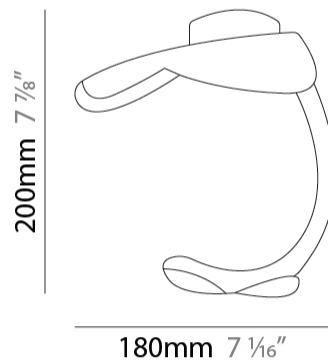

PROJECT
TYPE
SPECIFIER
QUANTITY
DATE

LE GIGINE SURFACE

D132192-

base number Finish
Options

1. To build a product code in our configurator select the specify button on the base model # product page
2. To build a manual product code on this datasheet choose from the options listed below in blue font and add the suffix to the base model #

GENERAL

Series: Le Gigine
Partner: Knikerboker
Division: Design
Installation: Surface
Product Type: Ceiling Surface
Mounting Location: Ceiling
Light Distribution: Indirect

PHYSICAL

Shape: Abstract
Length (mm): 180
Length (in): 7 1/16
Width (mm): 160
Width (in): 6 5/16
Height (mm): 200
Height (in): 7 7/8

Fixture Finish: EWH / EBK / MAN / COF / PRD / SLF / GLF / CLF / BRL / EWS / EWG / EWC / EWR / EBS / EBG / EBC / EBC / EBB / MAS / MAD / MAC / MAB / COS / CGO / CCL / CBL / PRS / PRG / PRC / PRB

Fixture Material: Metal

ELECTRICAL

Lamp Type: LED
Input Wattage (W): 6
Dimming: Non-Dimming / Phase Dimming (120vac Only)
Driver Included: No
Driver Location: Remote
Driver Type: Constant Current - Universal
Driver Class: Class 2
Input Voltage (V): 120 - 277

LED

Color Temperature (°K): 3000
Max. Delivered Lumen (lm): 500
CRI: >85 CRI
Lamp Life (hrs): 50000

OPTICAL

RATINGS AND CERTIFICATIONS

Certified By: Certified for North American Standards
IP rating: IP20